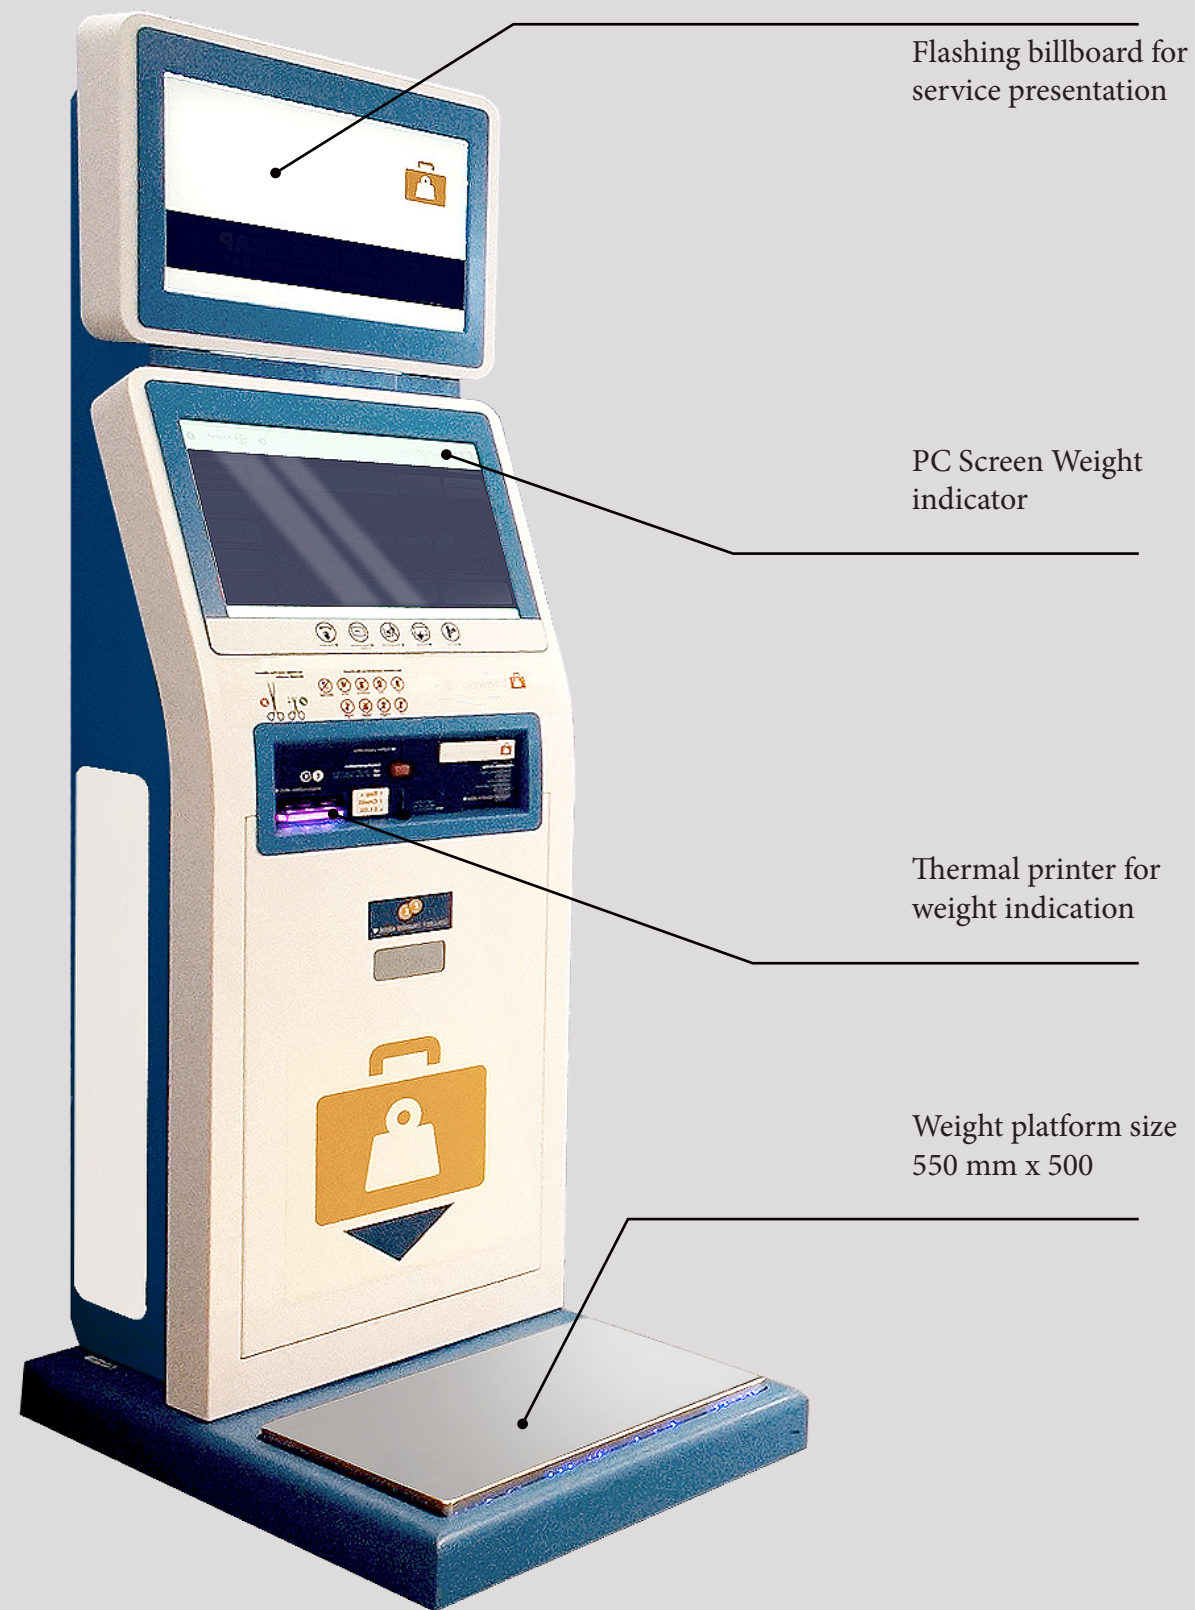

Satel-95

Bag Weigh Check Kiosk

We are proud to present our newest technology, providing valuable service for airports. Air passengers are becoming very sensitive to charges for over-weight baggage, implemented by airline companies and are keen to understand the weight of their bags prior to check in. To be sure that they are not exceeding their allowances and to enable them to adjust weights across bags to minimise extra charges, Satel-97 offers a cheap and effective service, that ensures your bags will be "fit" enough to travel with you for no extra charge. It is really simple, just choose the airline company you are travelling with, weigh your luggage and check your ticket to see if you are within the allowed baggage weight.

Technical specification

- Power supply 220 V , 50 Hz - power consumption less than 2 Amp. By nominal usage.
- Floor space required - 1 square meter, Size of the weight platform 550 mm x 500 mm.
- Payment system built and adjusted according to the customer demands (machine accepts both coins and banknotes).
- 3G HSDPA modem integrated for online check and services integrated for online check and services.
- Height adjusted to customer requirements - standard 2.2 m including the standard top mounted flashing billboard.
- Max load on the platform 150 kg. Weight indicator is accurate by 100 grams.

Payment System

SMART Ticket

- Revolutionary note in / ticket out design
- Unique banknote validator and ticket printer
- Maximises cash efficiency
- Fan fold or continuous roll tickets
- Weight : 4.1kg
- Interfaces: USB, RS232

SMART Hopper

- 1500 Coins Capacity
- 12 Coins per second payout rate
- Power Supply: 24V
- eSSP protocol
- USB on board

Touch screen menu

- 21 inch screen
- Integrated information system
- Different languages supported
- Printing receipt availability
- Second screen available for advertisement